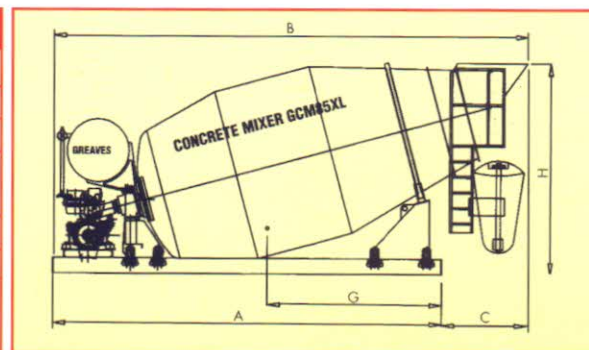

GREAVES
SINCE 1859

Greaves Cotton Limited
Construction Equipment Business

GREAVES TRANSIT MIXER

Giving concrete shape to big dreams...

**Bring
it On!**

www.greavescotton.com

**GREAVES
INFRA**

Parameters	Unit	GCM 45	GCM 65 XL	GCM 85 XL
A) Drum				
Shell Thickness	mm	6-4	6-4	8-5
Geometric Volume	m ³	7.8	12.1	14.6
Nominal Capacity	m ³	4	6	9
Filling Ratio	%	52	49.6	61
Rotational Speed	rpm	0-14	0-14	0-14
Diameter	mm	2200	2200	2200
Discharge Opening Dia	mm	1140	1140	1140
No. of Manholes		2	2	2
B) Hydraulic System				
Pump Type		Variable Flow Displacement Pump		
Flow	cc	70	70	90
C) Water System				
Pump Output	l/min	400	400	400
Pump Pressure	Bar	3.5	3.5	3.5
Tank Capacity	Lt	450	450	600
D) Engine				
Make		KOEL	GREAVES /KOEL	KOEL
Model		HA 394	3G11NA/HA 494	HA 694/PTO
Power	HP	52	70	110

Dimensions in mm	GCM 45	GCM 65 XL	GCM 85 XL
A- Frame Length	3896	5012	6120
B- Max. Length	5056	6140	7245
C- Overhang	1160	1128	1125
G- Centre of Gravity	1849	2200	2495
H- Max. Height	2555	2825	2850
Max. Width	2300	2350	2350
Total Weight (empty) kg	2950	4080	4700